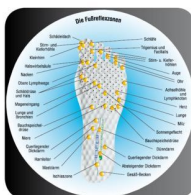

TECHNOLOGY

OUTSOLE

- 1_Antistatic
- 2_SRC slip resistance according to EN ISO 20347:2012
- 3_Extremely light PU-sole
- 4_Fuel resistance

3568
Size 36-42

3565
Size 36-42

HEEL STRAP
adjustable, foldable